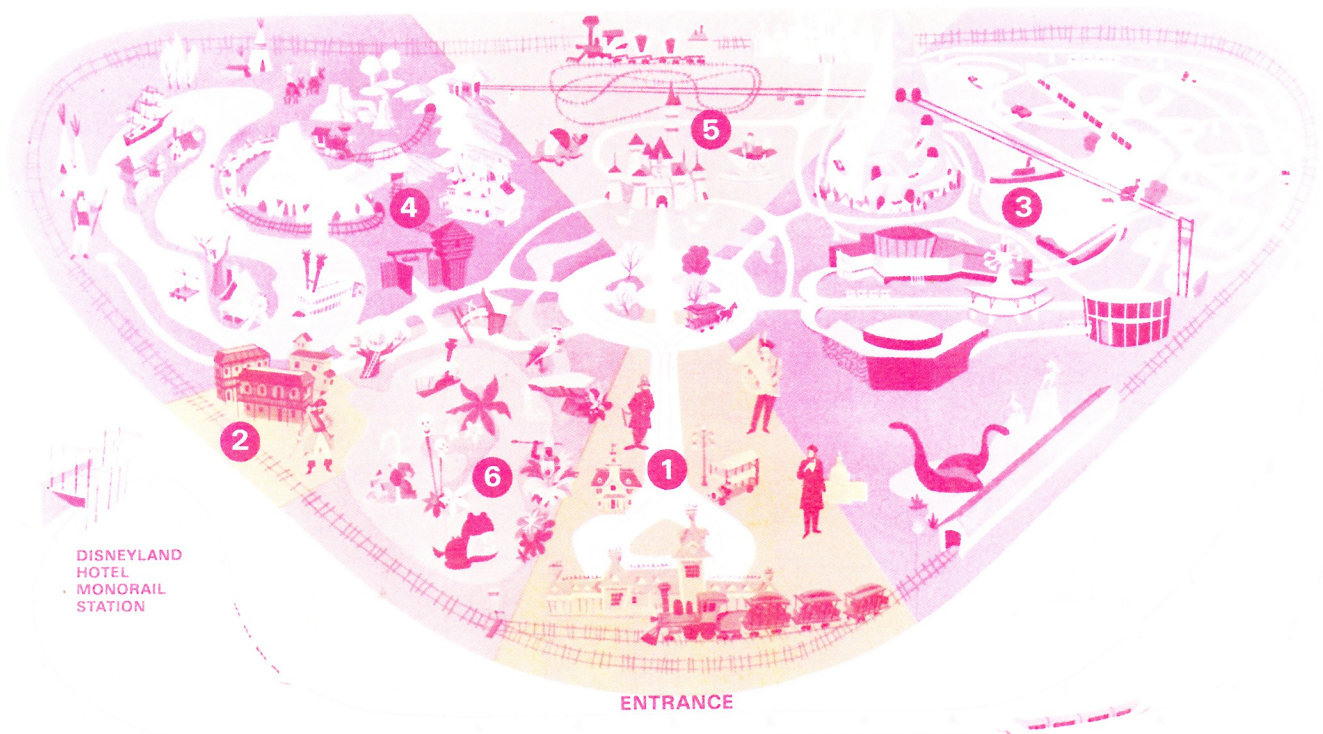

# Disneyland

Disneyland attractions and their corresponding ticket categories (A, B, C, D & E) are listed below.

## NEW ORLEANS SQUARE 2

Santa Fe & Disneyland Railroad "D"  
 Pirates of the Caribbean "E"  
 Pirates Arcade Museum

## FRONTIERLAND 4

Shooting Gallery "C"  
 Mark Twain Steamboat "E"  
 Columbia Sailing Ship "E"  
 Mine Train Ride "D"  
 Pack Mules "E"  
 Tom Sawyer Island Rafts "D"  
 Mike Fink Keel Boats "C"  
 Columbia Museum (Winter Only) "B"  
 Indian War Canoes "D"  
 Santa Fe & Disneyland Railroad "D"

## FANTASYLAND 5

Sleeping Beauty Castle "B"  
 Peter Pan Flight "C"  
 King Arthur Carrousel "A"  
 Snow White's Adventures "C"  
 Mad Tea Party "C"  
 Fantasyland Theatre "C"  
 Dumbo Flying Elephants "C"  
 Skyway to Tomorrowland "D"  
 Casey Jr. Circus Train "B"  
 "It's a Small World" presented by  
 Bank of America "E"  
 Storybook Land Canal Boats "D"  
 Motor Boat Cruise "B"  
 Alice in Wonderland "C"  
 Mr. Toad's Wild Ride "C"